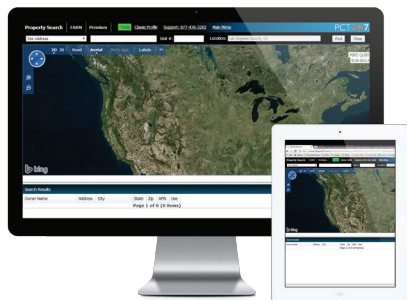

PACIFIC COAST TITLE COMPANY APP'S & TOOLS

LET OUR TECHNOLOGY
WORK FOR YOU

PACIFIC COAST AGENT 2.0 LITE

NETSHEETS MADE EASY

Our easy to use payment calculator app lets agents create payment estimates instantly. Some of the features include:

- Buyers Estimate Calculator
- Sellers Net Sheet Calculator
- Email Estimates
- Personalized Netsheet
- Add Property Photos
- Save Estimates

PACIFIC MOBILE TITLE

PROPERTY PROFILES MADE MOBILE

Our easy to use mobile title app allows you to view property profiles directly from your phone. You can access:

- Property Profile
- Comparables
- Area Sales Analysis
- Plat Map
- Recent Transfers
- & Much More

PCT247.com

PROPERTY PROFILES AVAILABLE INSTANTLY

PCT247.com allows you to access property profiles 24 hours a day 7 days week. You can access: