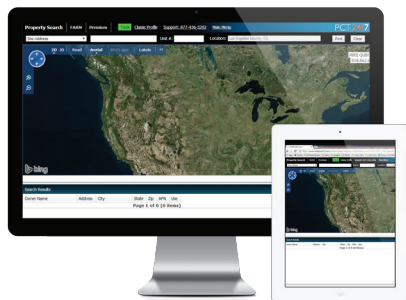

### NETSHEETS MADE EASY

Our easy to use payment calculator app lets agents create payment estimates instantly. Some of the features include:

- Buyers Estimate Calculator
- Sellers Net Sheet Calculator
- Email Estimates
- Personalized Netsheet
- Add Property Photos
- Save Estimates

## PACIFIC MOBILE TITLE

### PROPERTY PROFILES MADE MOBILE

Our easy to use mobile title app allows you to view property profiles directly from your phone. You can access:

- Property Profile
- Comparables
- Area Sales Analysis
- Plat Map
- Recent Transfers
- & Much More